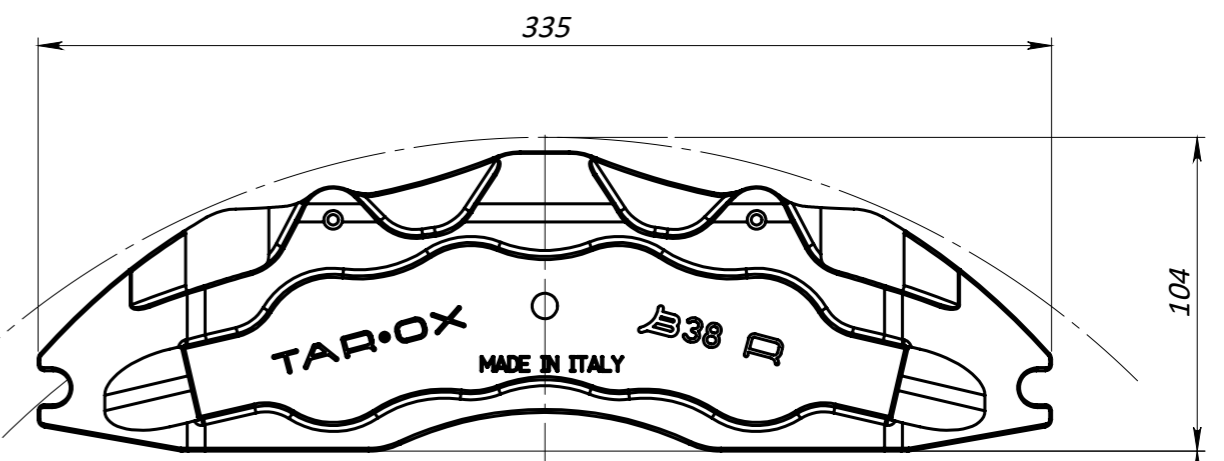

37

DISC TH.
MAX 38mm
MIN 20mm

Ø MAX 400mm
Ø MIN 370mm

TAROX SP2106 PAD
area 66cm²

DISC TH.
MAX 38mm
MIN 20mm

	MAX(mm)	MIN(mm)
A	120	105
B	153	135
C	55.5	46.5

DIAMETRO PISTONI 26-31-34-38mm

TAROX

All the information reported herein is for convenience only.
All specifications including dimensions may change without notice.

TAR-OX BRAKE CALIPER

Model: B-38R