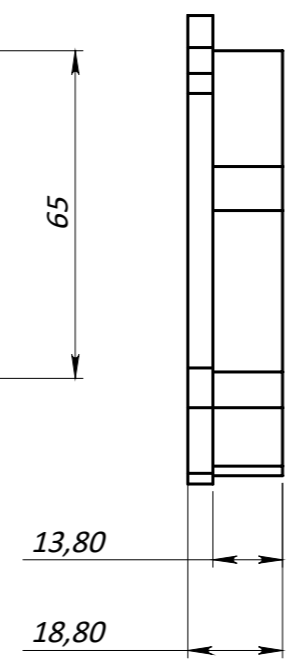

37

DISC TH.
MAX 38mm
MIN 20mm

Ø MAX 400mm
Ø MIN 370mm

TAROX SP2106 PAD
area 66cm²

DISC TH.
MAX 38mm
MIN 20mm

	MAX(mm)	MIN(mm)
A	120	105
B	153	135
C	55.5	46.5

DIAMETRO PISTONI 26-31-34-38mm

TAROX

All the information reported herein is for convenience only.
All specifications including dimensions may change without notice.

TAR-OX BRAKE CALIPER

Model: B-38R