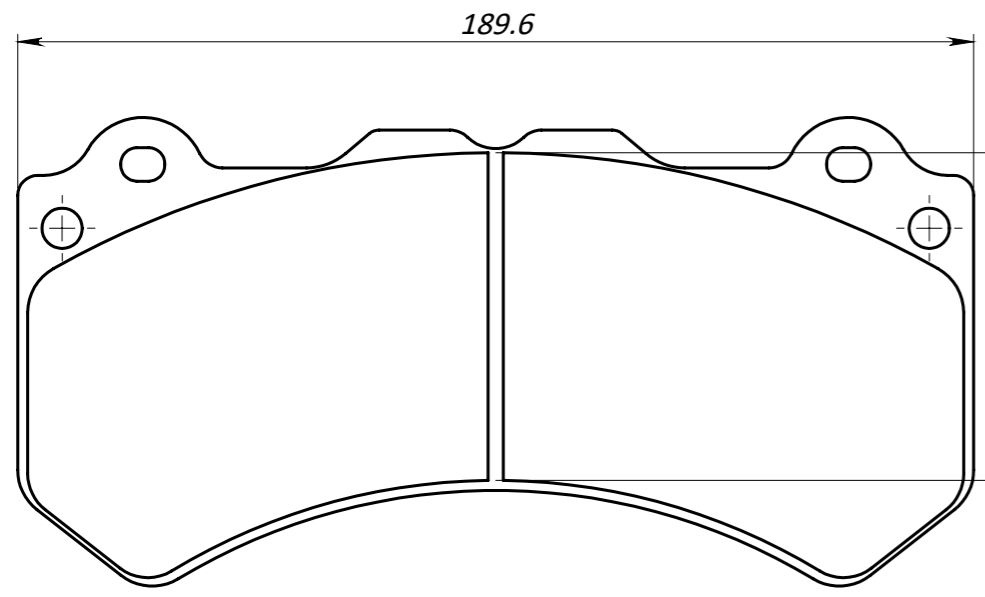

37

DISC TH.
MAX 38mm
MIN 20mm

Ø MAX 400mm
Ø MIN 370mm

TAROX SP2106 PAD
area 66cm²

DISC TH.
MAX 38mm
MIN 20mm

	MAX(mm)	MIN(mm)
A	120	105
B	153	135
C	55.5	46.5

DIAMETRO PISTONI 26-31-34-38mm

TAROX

All the information reported herein is for convenience only.
All specifications including dimensions may change without notice.

TAR-OX BRAKE CALIPER

Model: B-38R