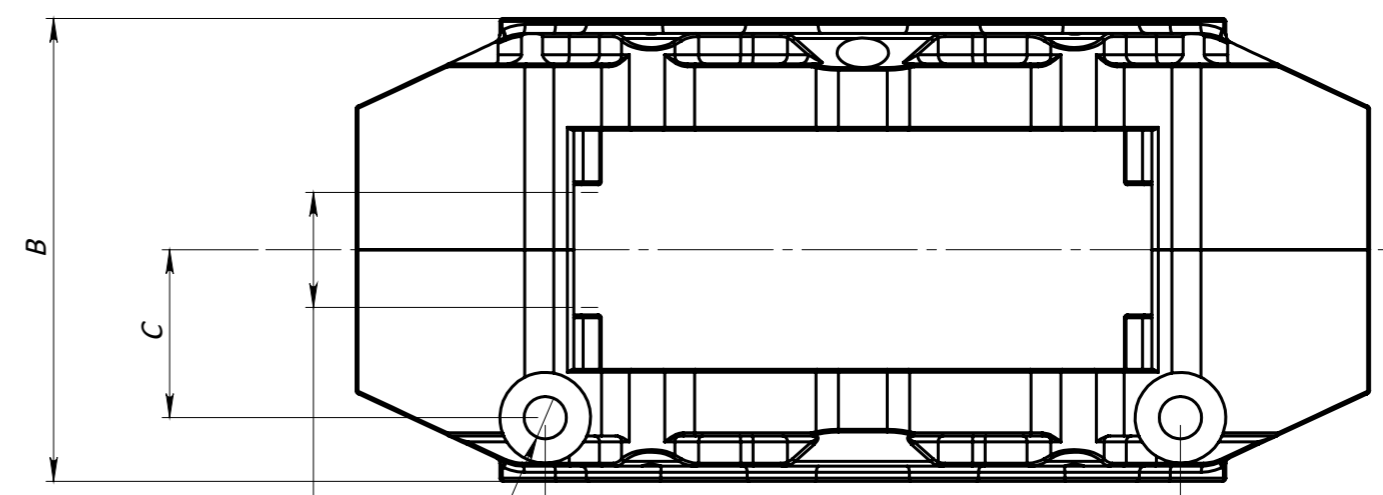

37

DISC TH.
MAX 38mm
MIN 20mm

Ø MAX 400mm
Ø MIN 370mm

TAROX SP2106 PAD
area 66cm²

DISC TH.
MAX 38mm
MIN 20mm

	MAX(mm)	MIN(mm)
A	120	105
B	153	135
C	55.5	46.5

DIAMETRO PISTONI 26-31-34-38mm

TAROX

All the information reported herein is for convenience only.
All specifications including dimensions may change without notice.

TAR-OX BRAKE CALIPER

Model: B-38R