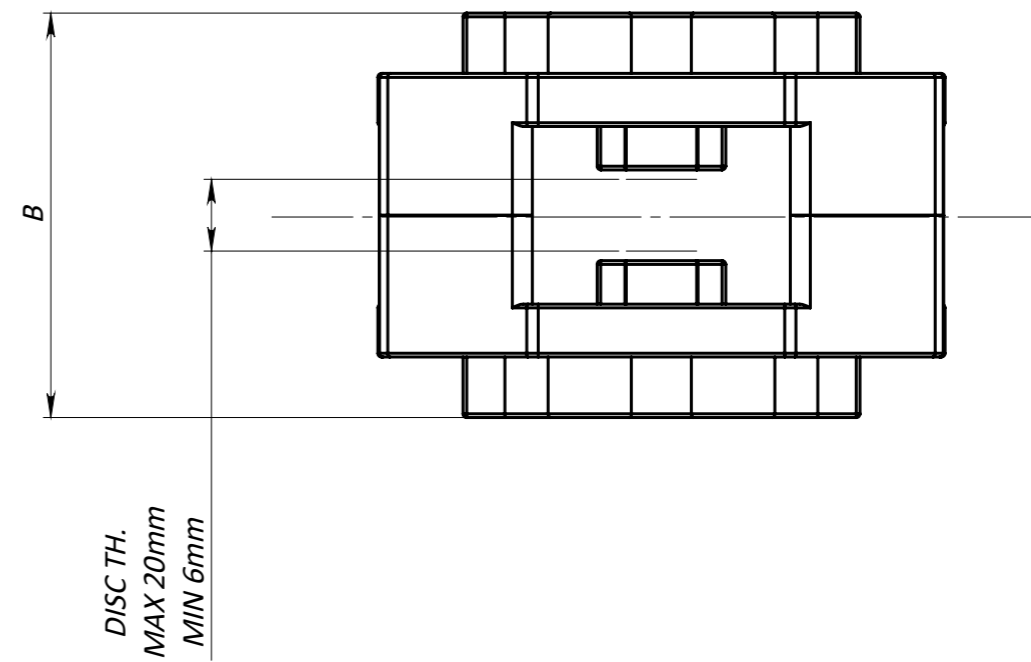

\varnothing MAX 220mm
 \varnothing MIN 180mm

TAROX SP0020 PAD
 area 20cm²

	MAX(mm)	MIN(mm)
A	68.5	48.5
B	107	93
C	38	31

DIAMETRO PISTONI 31-31mm

TAROX

All the information reported herein is for convenience only.
All specifications including dimensions may change without notice.

TAR-OX BRAKE CALIPER

Model: B-20