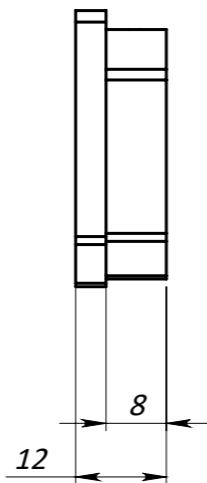

\varnothing MAX 220mm
 \varnothing MIN 180mm

TAROX SP0020 PAD
 area 20cm²

	MAX(mm)	MIN(mm)
A	68.5	48.5
B	107	93
C	38	31

DIAMETRO PISTONI 31-31mm

TAROX

All the information reported herein is for convenience only.
All specifications including dimensions may change without notice.

TAR-OX BRAKE CALIPER

Model: B-20