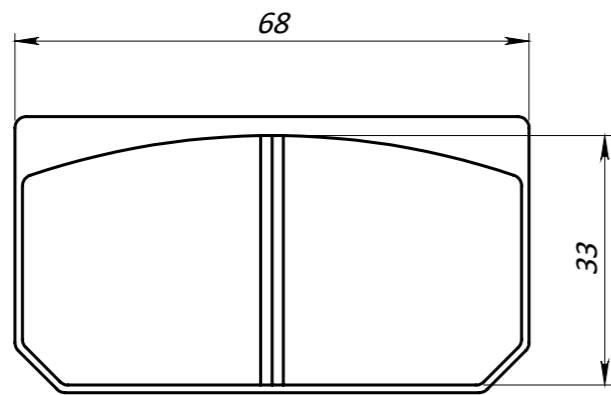

\varnothing MAX 220mm
 \varnothing MIN 180mm

TAROX SP0020 PAD
 area 20cm²

	MAX(mm)	MIN(mm)
A	68.5	48.5
B	107	93
C	38	31

DIAMETRO PISTONI 31-31mm

TAROX

All the information reported herein is for convenience only.
All specifications including dimensions may change without notice.

TAR-OX BRAKE CALIPER

Model: B-20