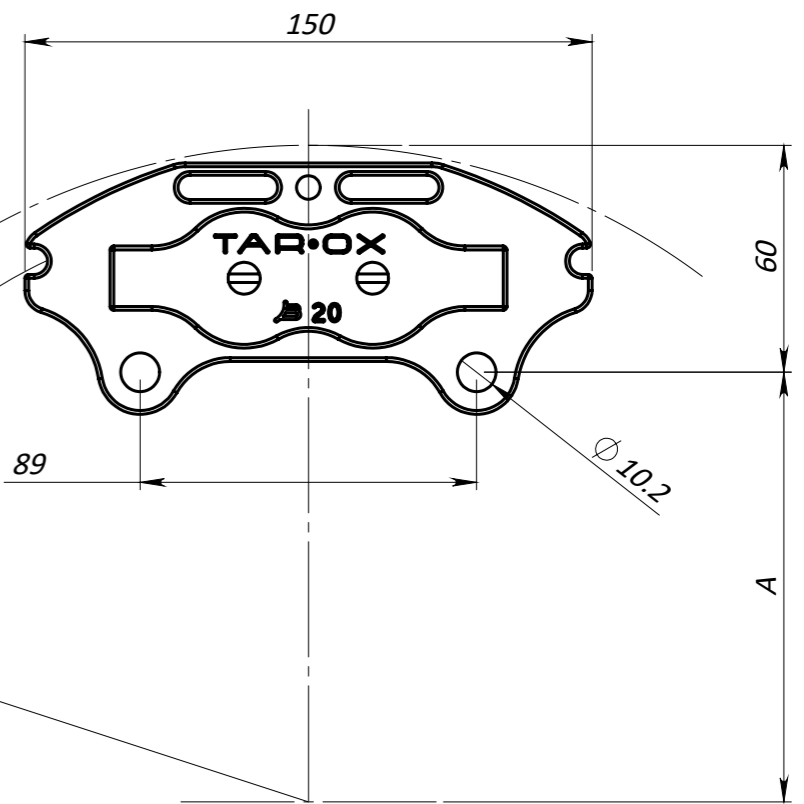

\varnothing MAX 220mm
 \varnothing MIN 180mm

TAROX SP0020 PAD
 area 20cm²

	MAX(mm)	MIN(mm)
A	68.5	48.5
B	107	93
C	38	31

DIAMETRO PISTONI 31-31mm

TAROX

All the information reported herein is for convenience only.
All specifications including dimensions may change without notice.

TAR-OX BRAKE CALIPER

Model: B-20